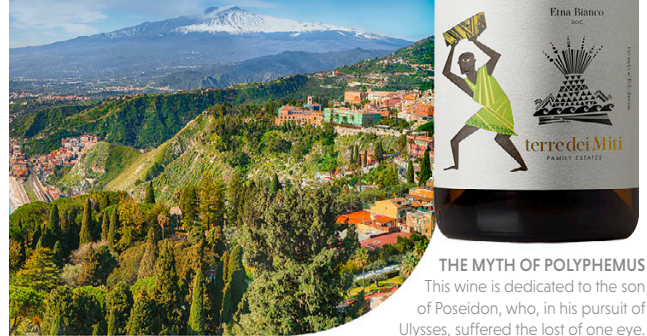

THE MYTH OF POLYPHEMUS

This wine is dedicated to the son of Poseidon, who, in his pursuit of Ulysses, suffered the loss of one eye. Etna Bianco pays homage to his strength and the bountiful land that embraced him.

THE MYTH OF POLYPHEMUS

This wine is dedicated to the son of Poseidon, who, in his pursuit of Ulysses, suffered the loss of one eye. Etna Bianco pays homage to his strength and the bountiful land that embraced him.

GRAPEJUICE GROUP | www.grapejuicework.com
WINE IMPORTER

GRAPEJUICE GROUP | www.grapejuicework.com
WINE IMPORTER